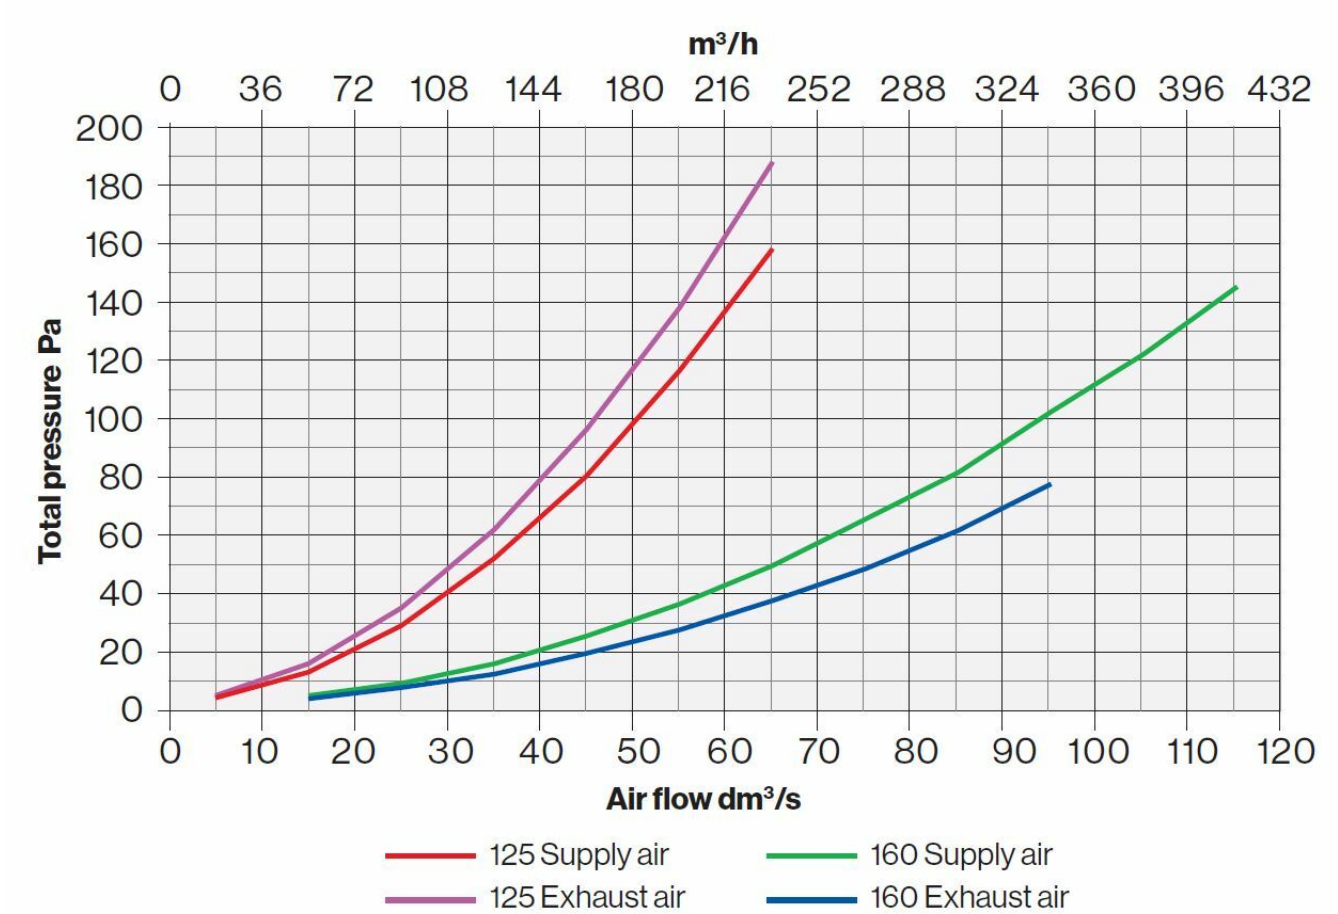

ROSS VENTILATION POLE 160/170

Vilpe Oy Ab

Kauppatie 9, FI-65610 Mustasaari
Telephone +358 20 123 3200

14.05.2024

Sales & Technical Support | FI +358 20 123 3233 | EN +358 20 123 3222 | RU +358 20 123 3290 | SE +46 70 511 2020 | PL +48 71 740 2623
myynti@sktuote.fi | sales@sktuote.fi

FI: Pidätämme oikeuden muutoksiin ilman ennakoilmoitusta.
SE: Vi reserverar oss för eventuella ändringar och fel i produktinformationen.
EN: We reserve the right to change these terms and conditions at any time.

RU: Мы оставляем за собой право на внесение изменений без предварительного уведомления.
PL: Zachowujemy prawo do zmian bez wcześniejszej informacji.
DE: Technische Änderungen behalten wir uns ohne vorherige Ankündigung vor.