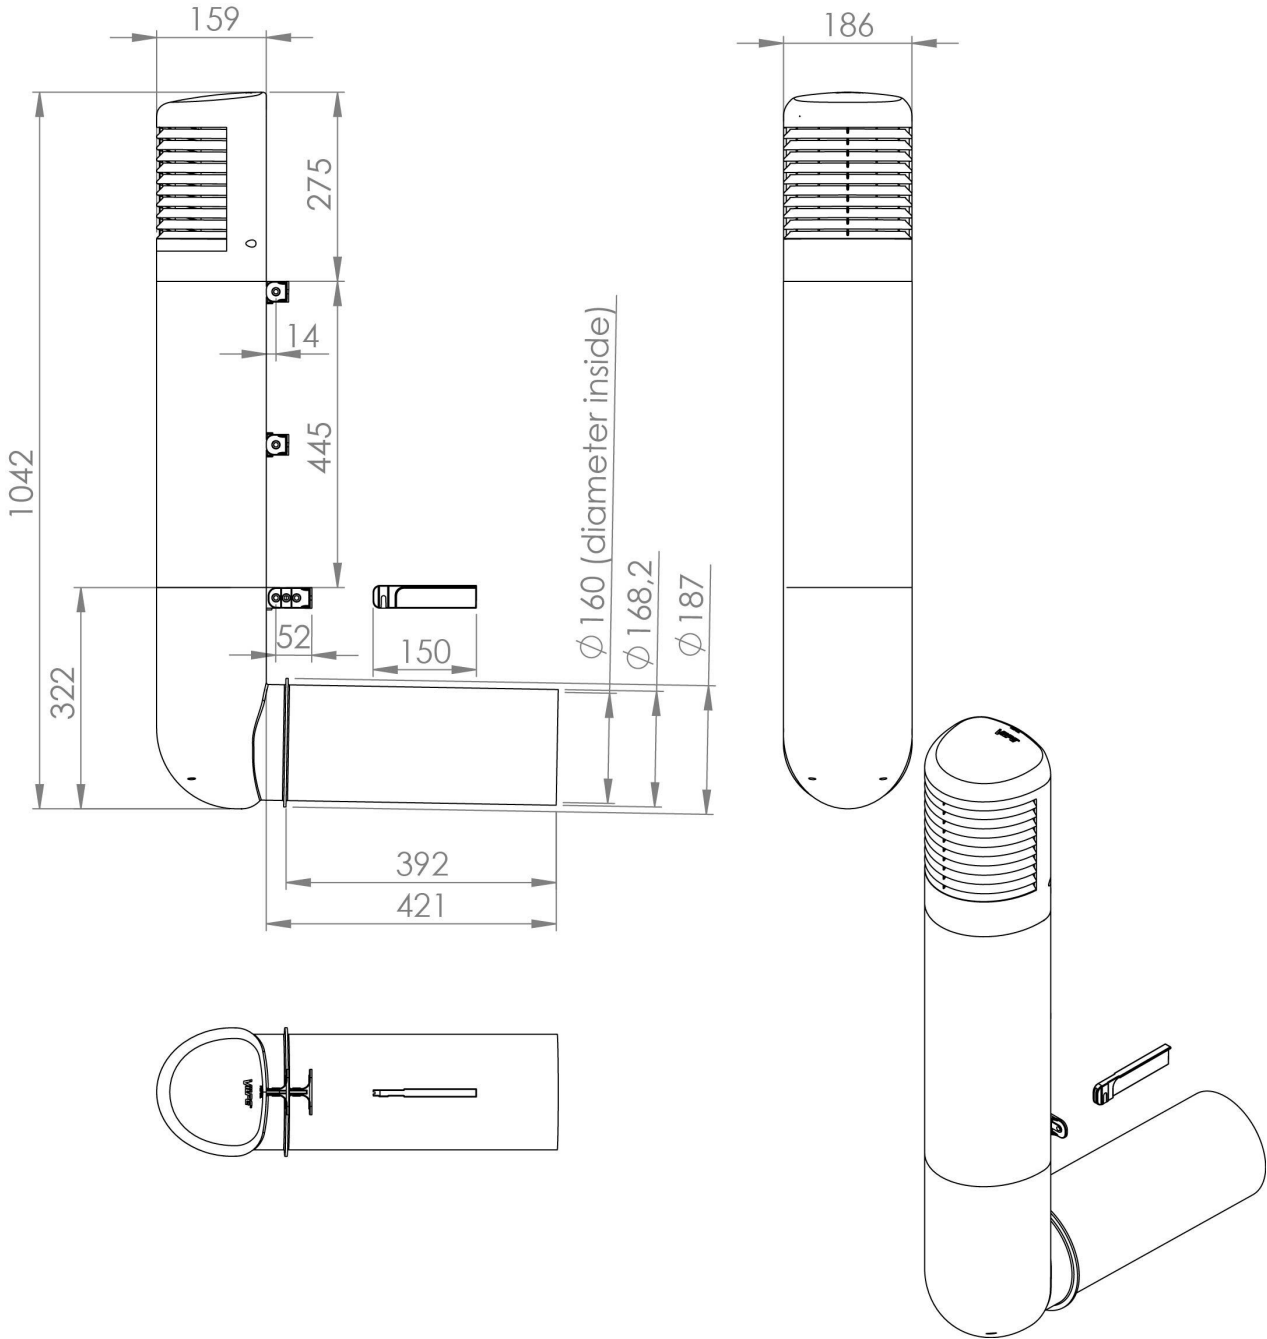

ROSS VENTILATION POLE 160/170

Vilpe Oy Ab

Kauppatie 9, FI-65610 Mustasaari
Telephone +358 20 123 3200

14.05.2024

Sales & Technical Support | FI +358 20 123 3233 | EN +358 20 123 3222 | RU +358 20 123 3290 | SE +46 70 511 2020 | PL +48 71 740 2623
myynti@sktuote.fi | sales@sktuote.fi

FI: Pidätämme oikeuden muutoksiin ilman ennakkoilmoitusta.
SE: Vi reserverar oss för eventuella ändringar och fel i produktinformationen.
EN: We reserve the right to change these terms and conditions at any time.

RU: Мы оставляем за собой право на внесение изменений без предварительного уведомления.
PL: Zachowujemy prawo do zmian bez wcześniejszej informacji.
DE: Technische Änderungen behalten wir uns ohne vorherige Ankündigung vor.