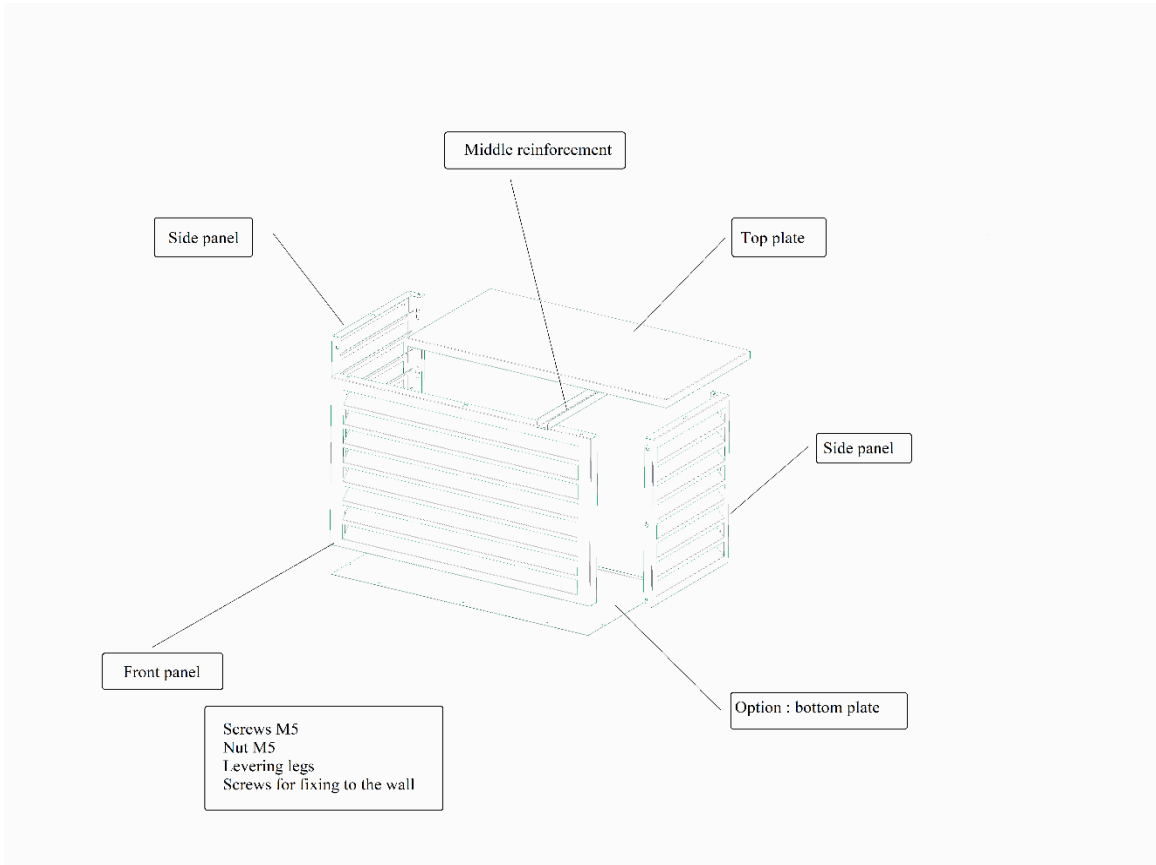

aircover

Mounting Instructions

aircover

Airco ombouw
Klimaanlagen Schutzgitter
Air Conditioning cover
Couverture de climatisation

1 - Content of package

Step 1

Step 2

Fix side panels to front panel
Tighten the screws

Step 3

Step 4

put the top plate on and tighten

Step 5

fix bottom plate or levering screws / legs