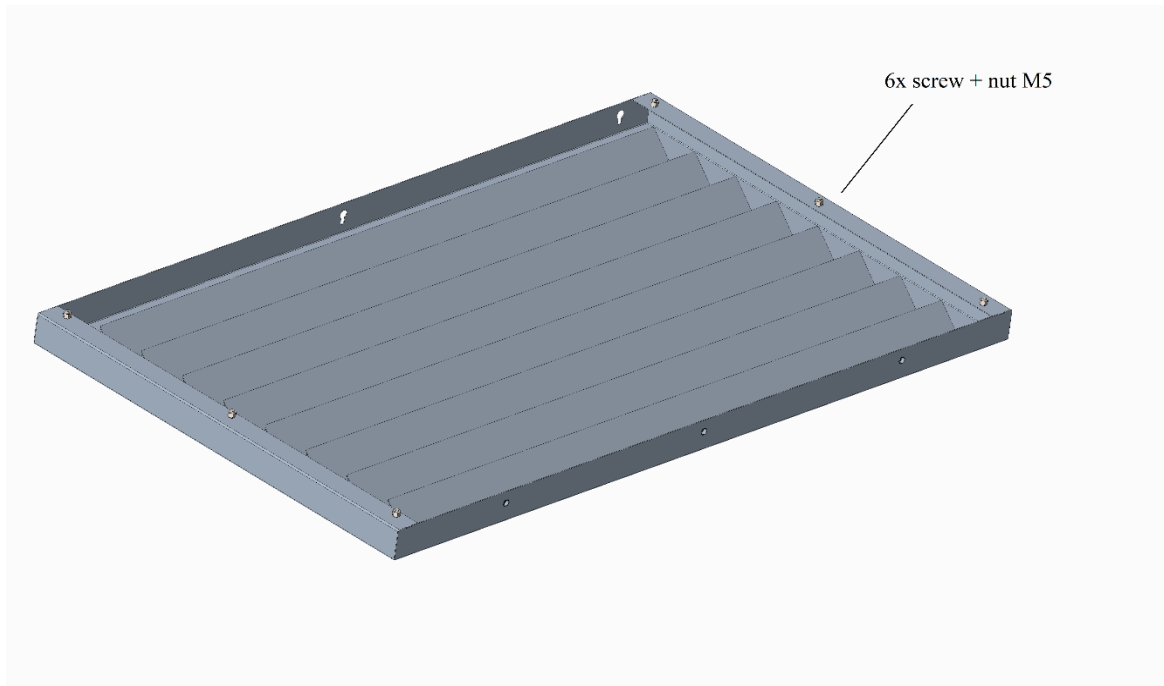

aircover

Mounting Instructions

aircover

Airco ombouw
Klimaanlagen Schutzgitter
Air Conditioning cover
Couverture de climatisation

1 - Content of package

Step 1

Step 2

Fix side panels to front panel
Tighten the screws

Step 3

Step 4

put the top plate on and tighten

Step 5

fix bottom plate or levering screws / legs