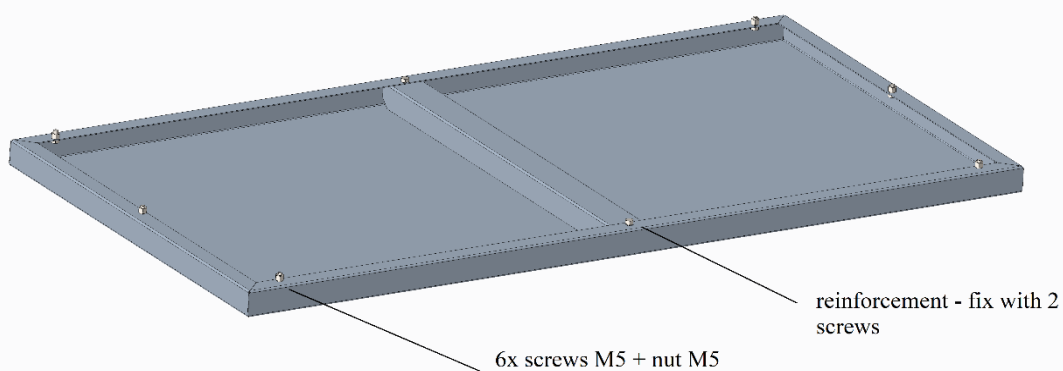

aircover

Mounting Instructions

aircover

Airco ombouw
Klimaanlagen Schutzgitter
Air Conditioning cover
Couverture de climatisation

1 - Content of package

Step 1

Step 2

Fix side panels to front panel
Tighten the screws

Step 3

Step 4

put the top plate on and tighten

Step 5

fix bottom plate or levering screws / legs