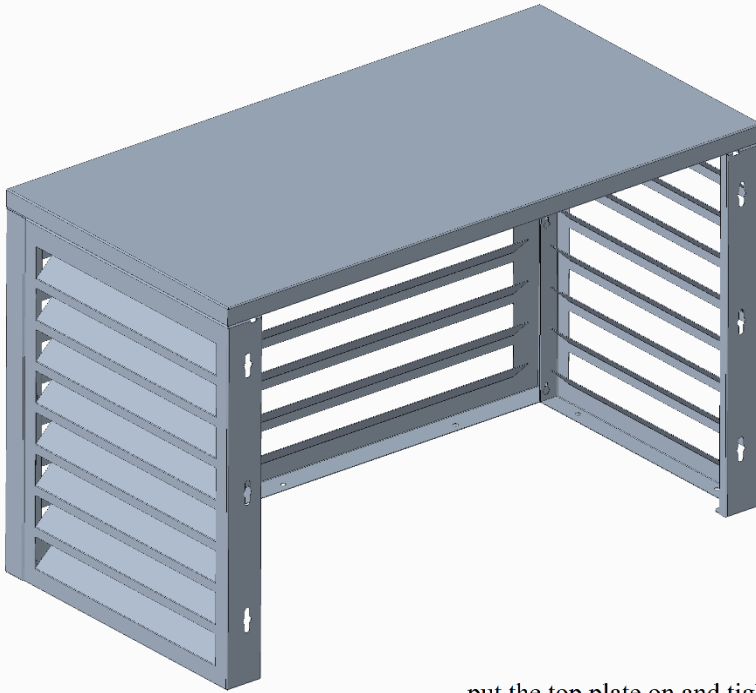

aircover

Mounting Instructions

aircover

Airco ombouw
Klimaanlagen Schutzgitter
Air Conditioning cover
Couverture de climatisation

1 - Content of package

Step 1

Step 2

Fix side panels to front panel
Tighten the screws

Step 3

Step 4

put the top plate on and tighten

Step 5

fix bottom plate or levering screws / legs