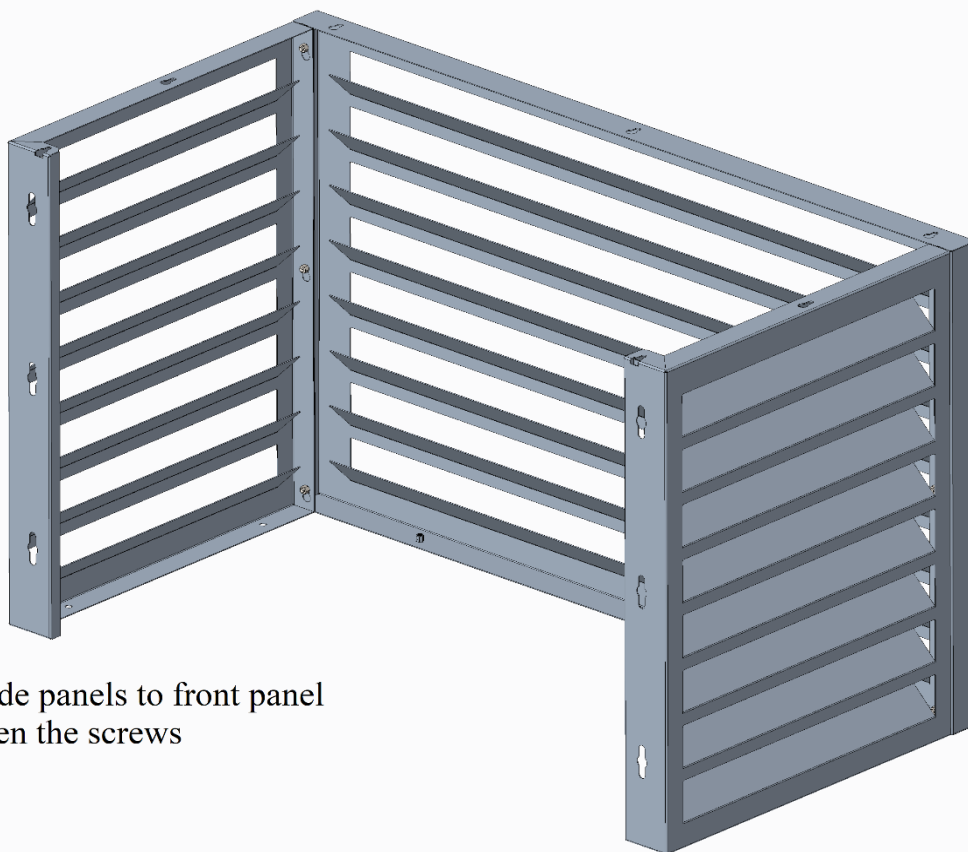

aircover

Mounting Instructions

aircover

Airco ombouw
Klimaanlagen Schutzgitter
Air Conditioning cover
Couverture de climatisation

1 - Content of package

Step 1

Step 2

Fix side panels to front panel
Tighten the screws

Step 3

Step 4

put the top plate on and tighten

Step 5

fix bottom plate or levering screws / legs