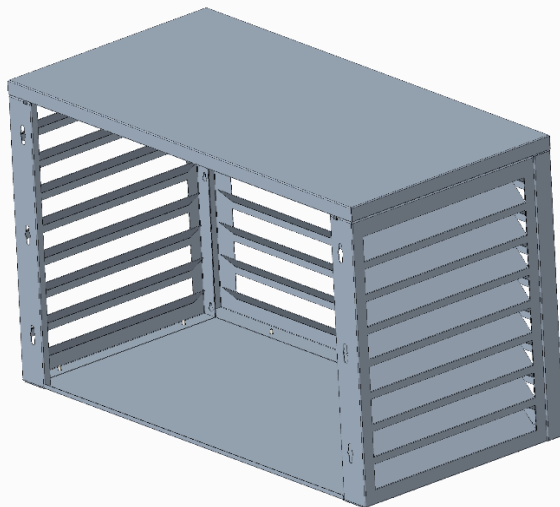

aircover

Mounting Instructions

aircover

Airco ombouw
Klimaanlagen Schutzgitter
Air Conditioning cover
Couverture de climatisation

1 - Content of package

Step 1

Step 2

Fix side panels to front panel
Tighten the screws

Step 3

Step 4

put the top plate on and tighten

Step 5

fix bottom plate or levering screws / legs